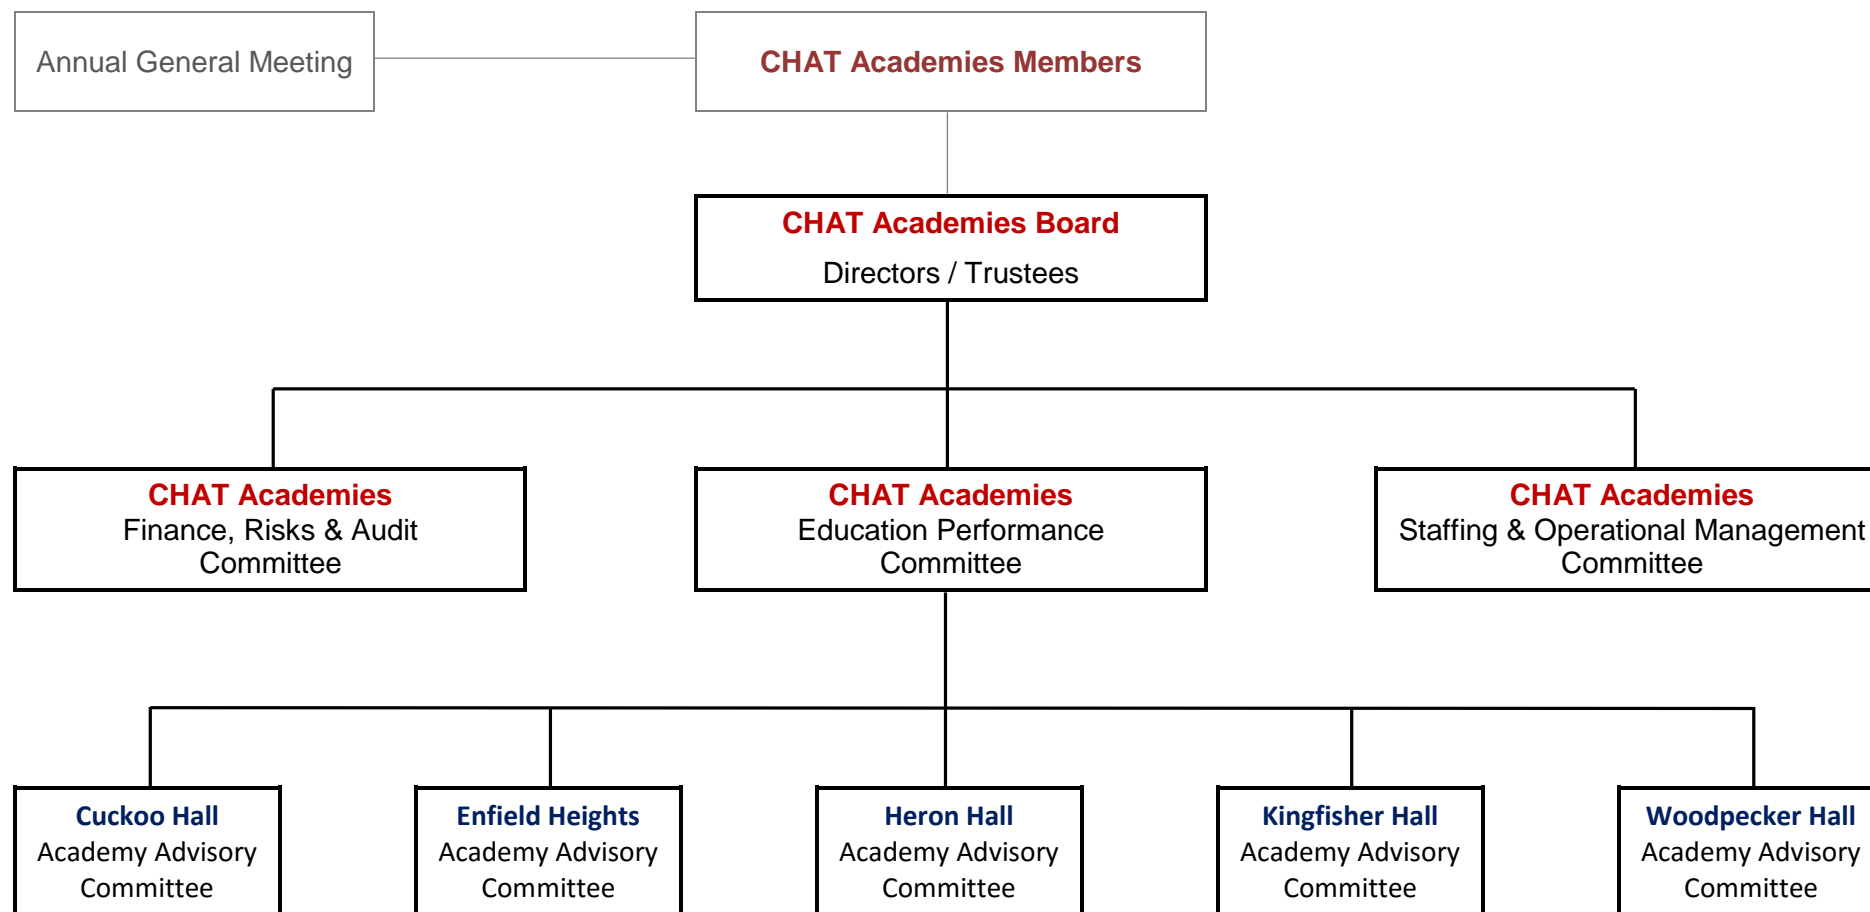

Cuckoo Hall Academies Trust Board | Committees | Academy Advisory Committees

Academy Advisory Committees comprise: -

- 1 x Co-opted Education Governor
- 2 x Co-opted Community Governors (with the option to appoint a third depending on the needs / size of the school)
- 3 x Parent Governors (with the option to elect a fourth depending on the needs / size of the school)
- 1 x Staff Governor (Head teacher)